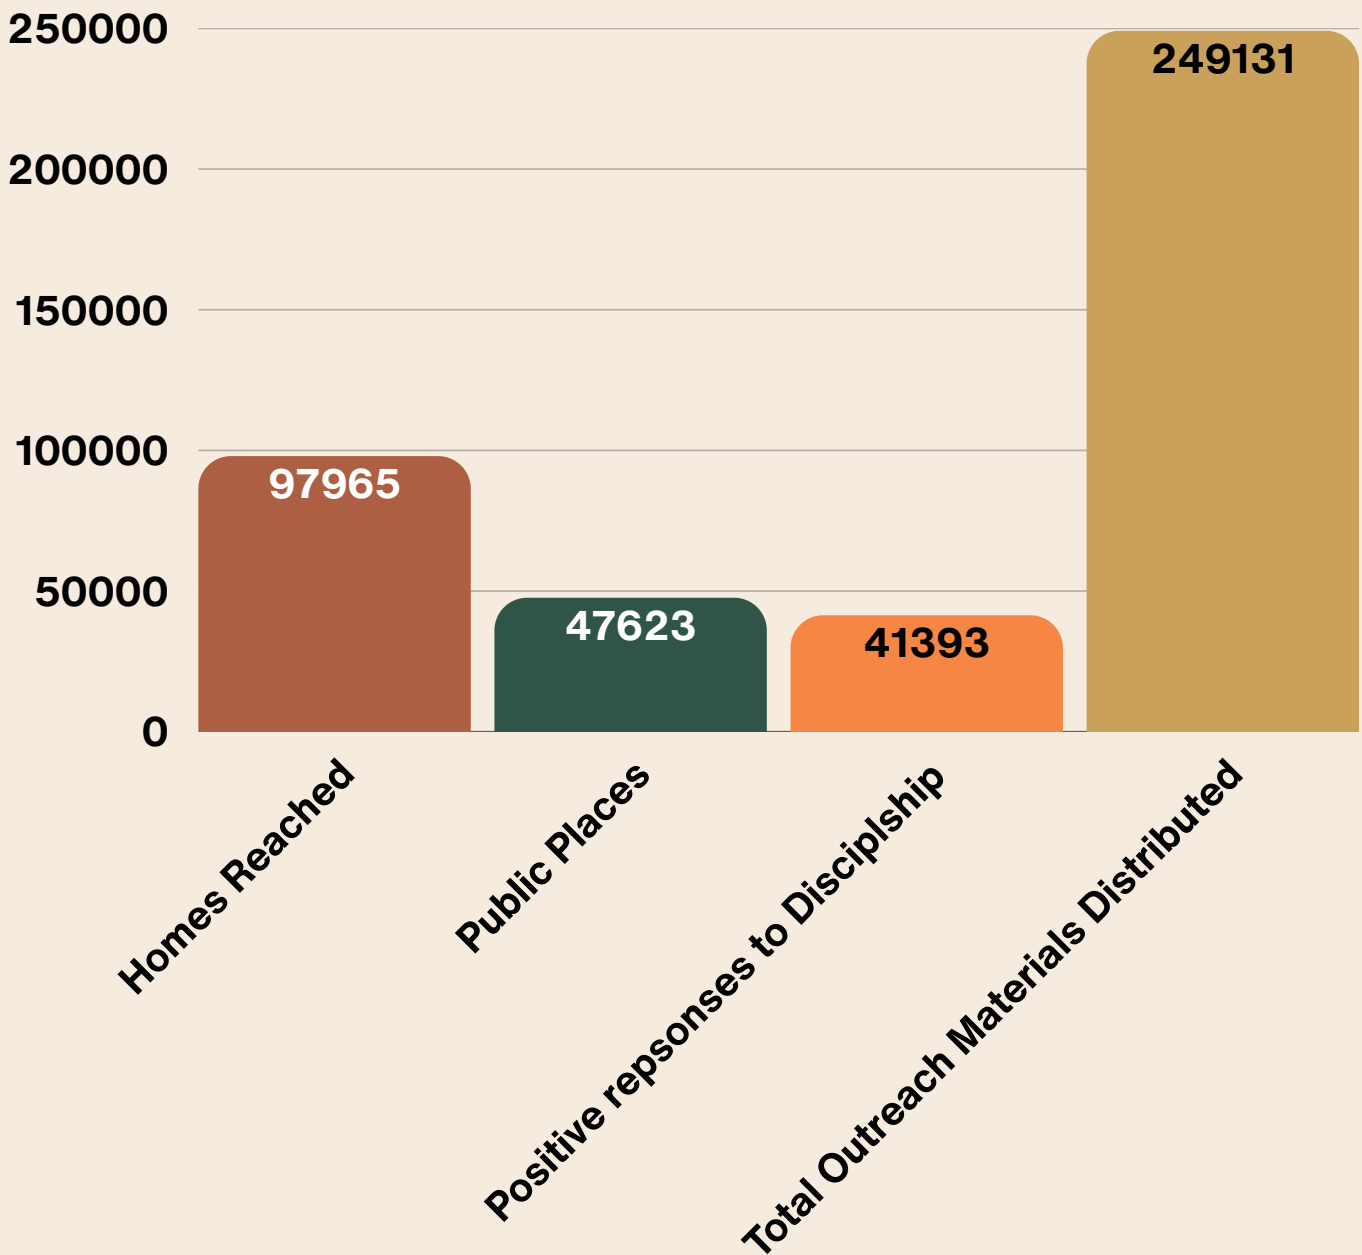

— Proverbs 21:13

Blessings in Every Corner: Clothing Donations Supporting Outreach

GET TO KNOW YOUR MTC TEAM!

Our MTCs are the heart of outreach in your community. Meeting them is a great way to connect, get involved, and support the work happening right where you live.

Reach out to the Every Home office to be put in touch with your nearest MTC - let's work together to bring hope to every home!

By The Numbers: June 2025 Statistics

- Homes Reached
- Public Places
- Positive responses to Discipleship
- Total Outreach Materials Distributed